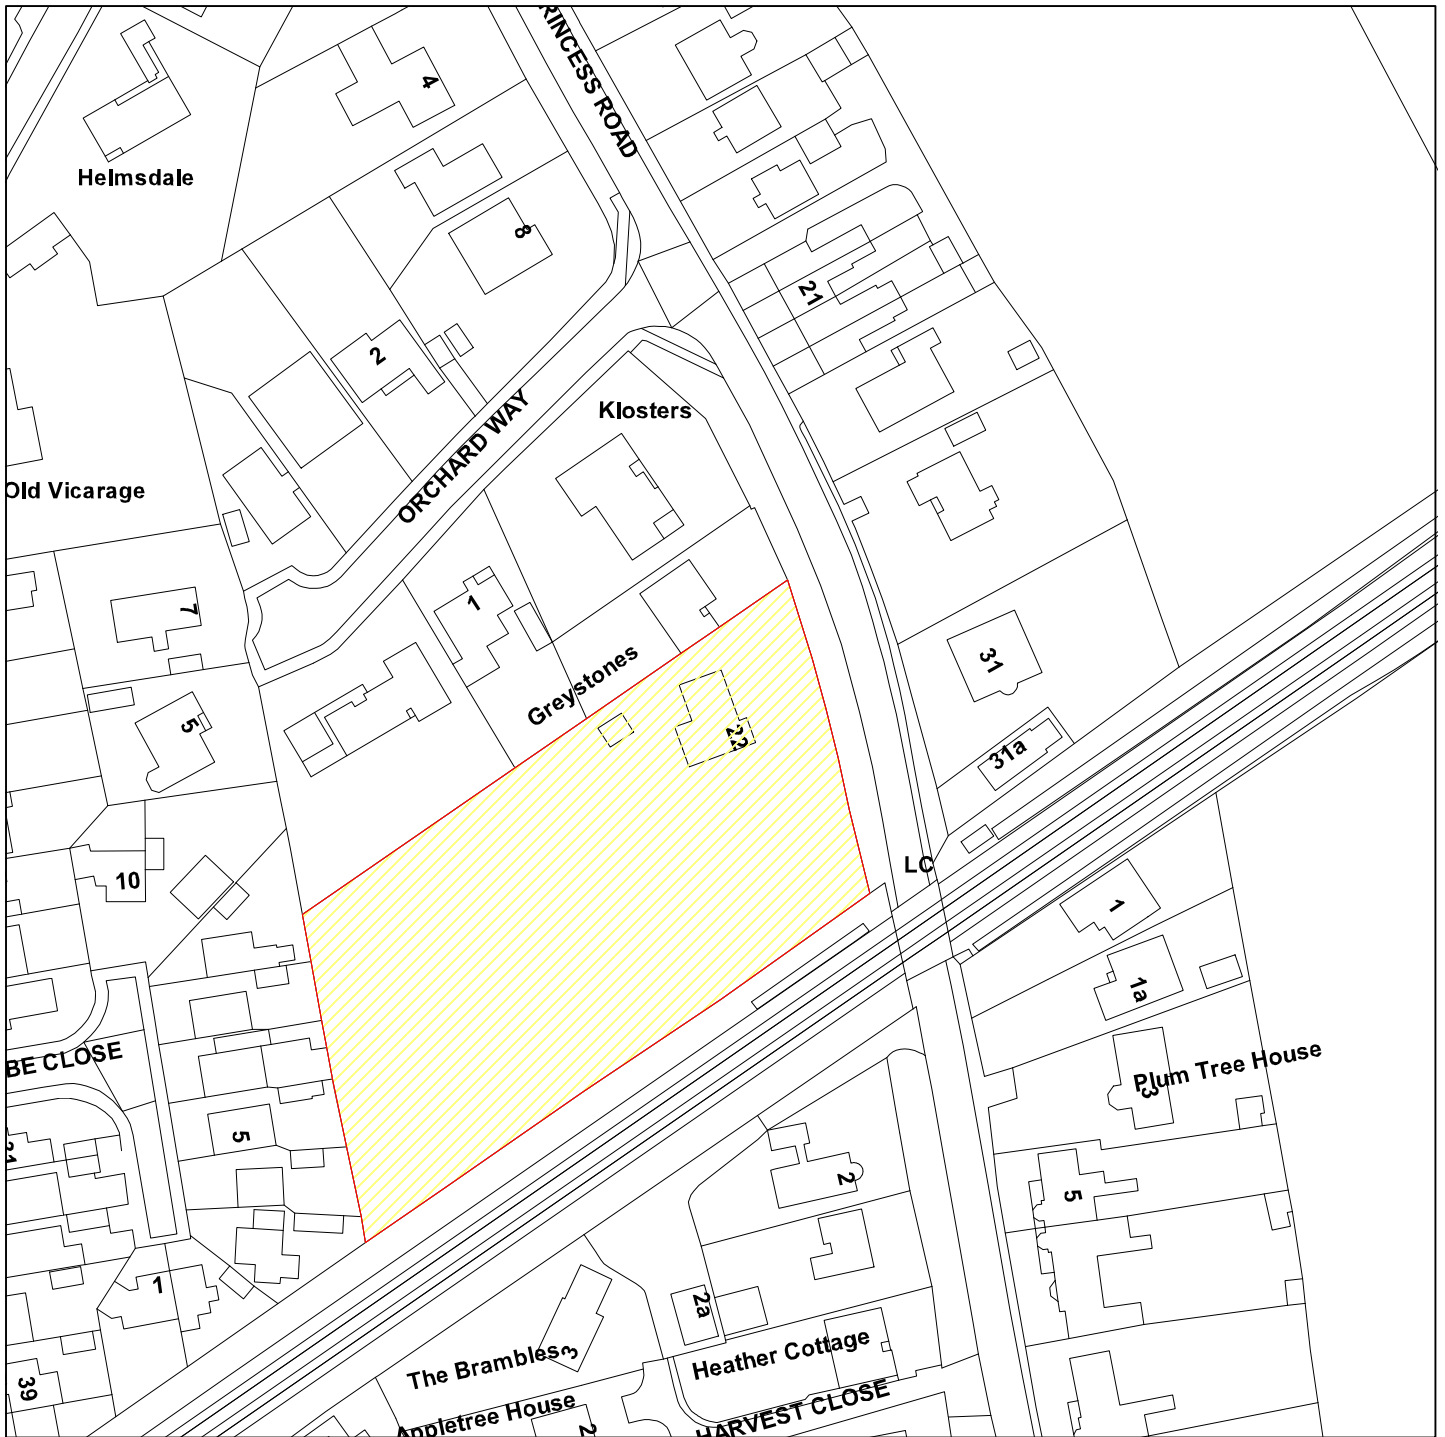

Bonneycroft, 22 Princess Road, Strensall

09/01176/OUT

GIS by ESRI (UK)

Scale : 1:1250

Reproduced from the Ordnance Survey map with the permission of the Controller of Her Majesty's Stationery Office © Crown Copyright 2000.

Unauthorised reproduction infringes Crown Copyright and may lead to prosecution or civil proceedings.

Produced using ESRI (UK)'s MapExplorer 2.0 - <http://www.esriuk.com>

Organisation	City of York Council
Department	Planning and Sustainable Development
Comments	Application Site
Date	01 December 2009
SLA Number	Not Set